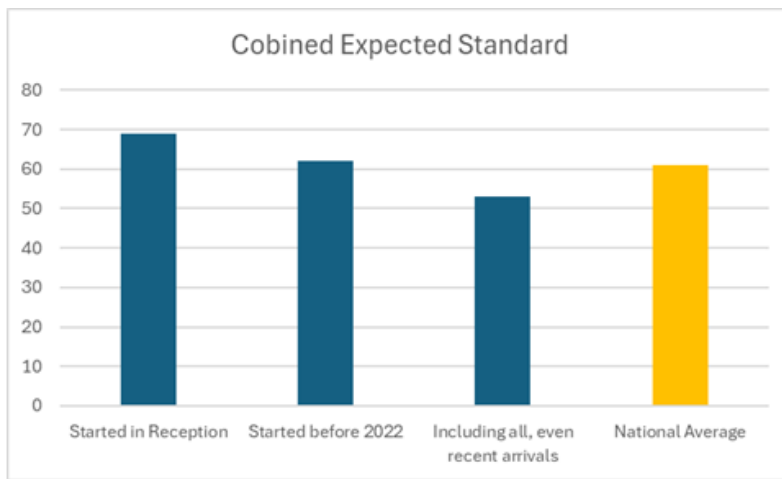

KS2 Results 2024 Analysis

Charts demonstrating some excellent achievements for pupils who were with our school from the beginning compared to national averages. Charts also show the impact of new arrivals

web-site: www.ormskirk-ce.lancs.sch.uk

Headteacher: Mr G.Storch B.Ed. (Hons) P.G. Dip. Psych. N.P.Q.H.

Conclusion:

We should celebrate the fact that children who start with us in Reception do so well when they leave in Year 6 in all aspects of English. We need to continue to embed all the actions over the last few years on maths. Overall, the most important action will be to find ways to help induct new children and offer them strategies and support which will enable them to make accelerated progress across all the subjects.